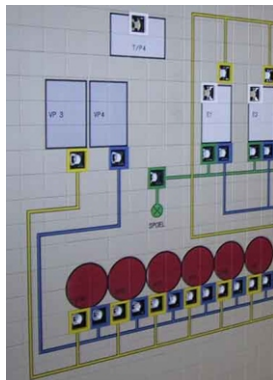

mimicking

CNC Engraving Projects

Pump station Mimic

Material 1200 x 600
Being Engraved

Isometric Mimic Panel

Oil Tanker Deck Mimic

Corporate Plaque

Telkom Fire Panel

Sarel Door Engraved

Slanghoek Mimic Panel

Engraved Labels

Catamaran Alarm Panel

Briefcase Faceplate & Electronics

Pump Station mimic

Postforming Machine Faceplate & Components

Tel: 021 551 0077
Fax: 086 574 2486