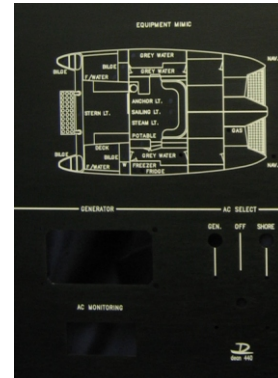

mimicking

CNC Engraving Projects

Pump station Mimic

Material 1200 x 600
Being Engraved

Isometric Mimic Panel

Oil Tanker Deck Mimic

Corporate Plaque

Telkom Fire Panel

Sarel Door Engraved

Slanghoek Mimic Panel

Engraved Labels

Catamaran Alarm Panel

Briefcase Faceplate & Electronics

Pump Station mimic

Postforming Machine Faceplate & Components

Tel: 021 551 0077
Fax: 086 574 2486