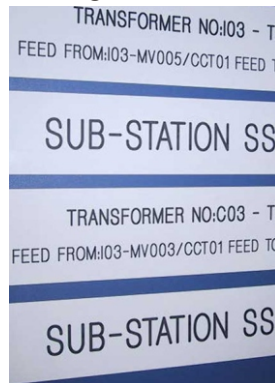

Engraved Labels