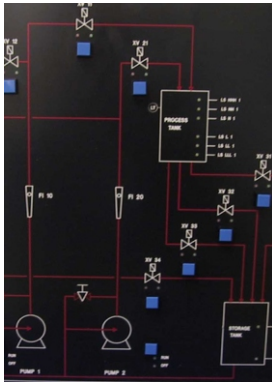

mimicking

CNC Engraving Projects

Pump station Mimic

Material 1200 x 600
Being Engraved

Isometric Mimic Panel

Oil Tanker Deck Mimic

Corporate Plaque

Telkom Fire Panel

Sarel Door Engraved

Slanghoek Mimic Panel

Engraved Labels

Catamaran Alarm Panel

Briefcase Faceplate & Electronics

Pump Station mimic

Postforming Machine Faceplate & Components

Tel: 021 551 0077
Fax: 086 574 2486