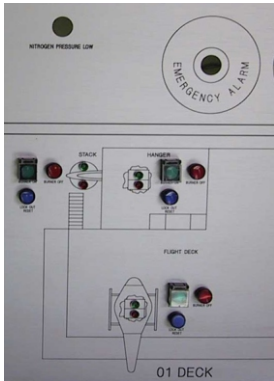

mimicking

CNC Engraving Projects

Pump station Mimic

Material 1200 x 600
Being Engraved

Isometric Mimic Panel

Oil Tanker Deck Mimic

Corporate Plaque

Telkom Fire Panel

Sarel Door Engraved

Slanghoek Mimic Panel

Engraved Labels

Catamaran Alarm Panel

Briefcase Faceplate & Electronics

Pump Station mimic

Postforming Machine Faceplate & Components

Tel: 021 551 0077
Fax: 086 574 2486