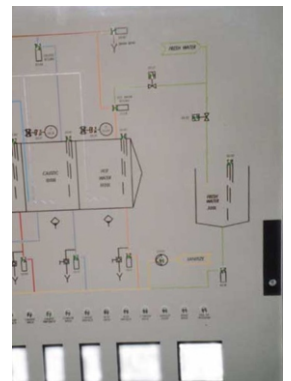

mimicking

CNC Engraving Projects

Pump station Mimic

Material 1200 x 600
Being Engraved

Isometric Mimic Panel

Oil Tanker Deck Mimic

Corporate Plaque

Telkom Fire Panel

Sarel Door Engraved

Slanghoek Mimic Panel

Engraved Labels

Catamaran Alarm Panel

Briefcase Faceplate & Electronics

Pump Station mimic

Postforming Machine Faceplate & Components

Tel: 021 551 0077
Fax: 086 574 2486