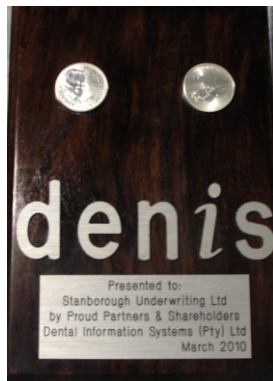

mimicking

CNC Engraving Projects

Pump station Mimic

Material 1200 x 600
Being Engraved

Isometric Mimic Panel

Oil Tanker Deck Mimic

Corporate Plaque

Telkom Fire Panel