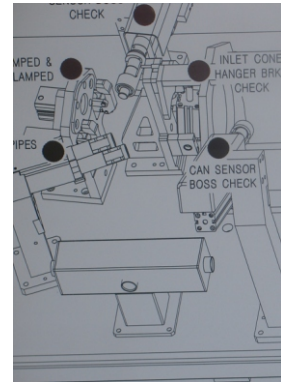

mimicking

CNC Engraving Projects

Pump station Mimic

Material 1200 x 600
Being Engraved

Isometric Mimic Panel

Oil Tanker Deck Mimic

Corporate Plaque

Telkom Fire Panel

Sarel Door Engraved

Slanghoek Mimic Panel

Engraved Labels

Catamaran Alarm Panel

Briefcase Faceplate & Electronics

Pump Station mimic

Postforming Machine Faceplate & Components

Tel: 021 551 0077
Fax: 086 574 2486