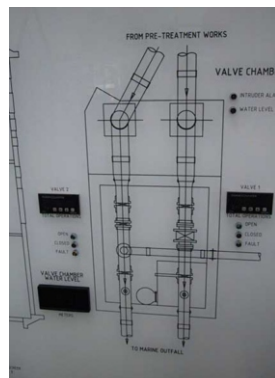

Sarel Door Engraved

Slanghoek Mimic Panel

Engraved Labels

Catamaran Alarm Panel

Briefcase Faceplate & Electronics

Pump Station mimic

Postforming Machine Faceplate & Components

Tel: 021 551 0077
Fax: 086 574 2486