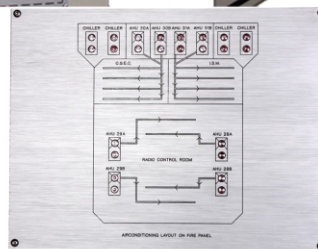

mimicking

Control Panel with Mimic & Faceplates

Bespoke Electronic Development & Wired To Clients Specification

Custom Turnkey Mimic Panel

Wired To Clients Spec.

View Of Wiring RHS Panel

Faceplates

Wiring View