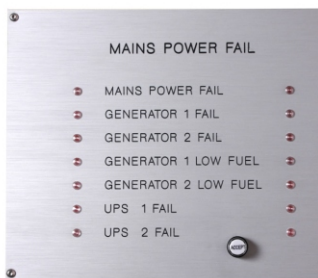

mimicking

Control Panel with Mimic & Faceplates

Bespoke Electronic Development & Wired To Clients Specification

Custom Turnkey Mimic Panel

Wired To Clients Spec.

View Of Wiring RHS Panel

Faceplates

Wiring View