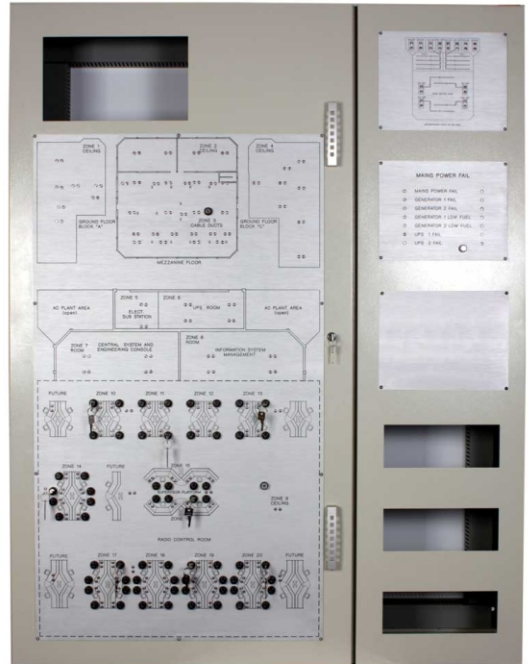

# *mimicking*

Control Panel & Faceplate Design.

Mimic Panel Reverse Engraved - Water Works East London.

Wiring (Mosaic Mimic Panel).

Formula Supercar Aluminium Dashboards.  
(Late Owen Ashley Development - Killarney Race Track).

Aluminium Mimic Control Panel - Call Centre.

Deep Sea Diving Panel Components & Wired.

Mimic Panel For Badsberg Winery.