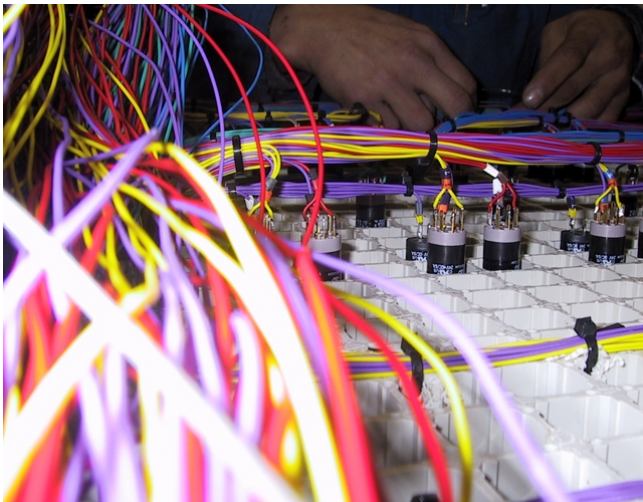

# *mimicking*

Control Panel & Faceplate Design.

Mimic Panel Reverse Engraved - Water Works East London.

Wiring (Mosaic Mimic Panel).

Formula Supercar Aluminium Dashboards.  
(Late Owen Ashley Development - Killarney Race Track).

Aluminium Mimic Control Panel - Call Centre.

Deep Sea Diving Panel Components & Wired.

Mimic Panel For Badsberg Winery.