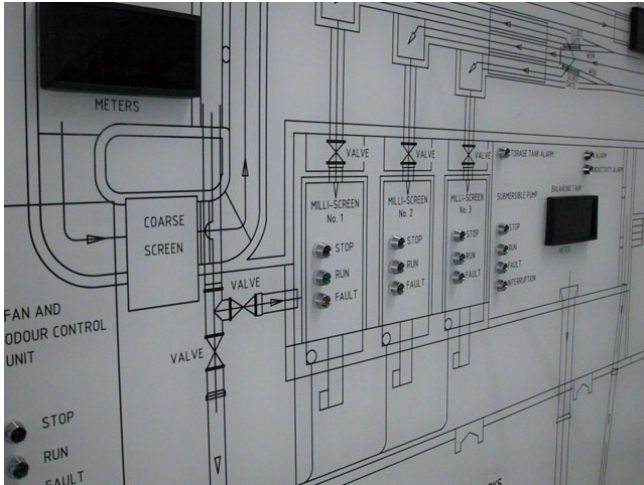

# *mimicking*

Control Panel & Faceplate Design.

Mimic Panel Reverse Engraved - Water Works East London.

Wiring (Mosaic Mimic Panel).

Formula Supercar Aluminium Dashboards.  
(Late Owen Ashley Development - Killarney Race Track).

Aluminium Mimic Control Panel - Call Centre.

Deep Sea Diving Panel Components & Wired.

Mimic Panel For Badsberg Winery.