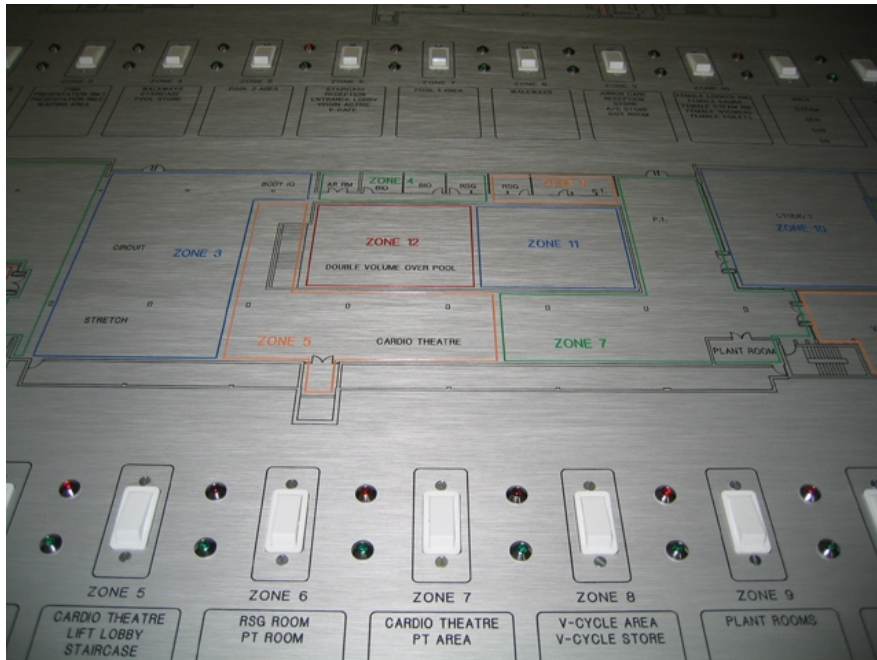

mimicking

Control Panel & Faceplate Design 01

Aluminium Lighting Control Mimic Panels Colour Filled & Milled For Crabtree Switches.

Blaauberg Hospital Paediatric Ward Flooring Project For Kalley Flooring.