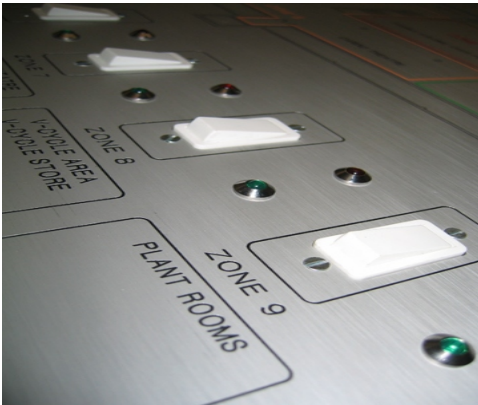

mimicking

Control Panel & Faceplate Design 01

Aluminium Lighting Control Mimic Panels Colour Filled & Milled For Crabtree Switches.

Blaauberg Hospital Paediatric Ward Flooring Project For Kalley Flooring.